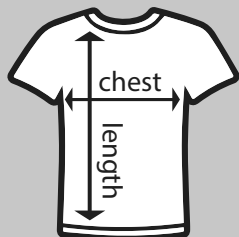

Available in: **Black** (Noir)

Unisex Tee

Colour: _____

Size: Adult _____ Youth _____ **TOTAL:**

Pullover Hoodie

Colour: _____

Size: Adult _____ Youth _____ **TOTAL:**

Sweatpants

Size: Youth _____

TOTAL:

GRAND TOTAL: Tax Included

METHOD OF PAYMENT

Cash (enclosed in full) Check (Payable to School)

For more detail Sizing visit schooltee.com/garment-sizing

*Add \$2 for 2XL and 3XL sizes

SIZING CHART

When measuring **Chest Width**, measure the horizontal length under the armpits. It's best to lay a shirt flat to do this. **Length** is measured from shoulder to the bottom on the shirt.

SIZE	Unisex Tee	Pullover Hoodie	Pants
Youth XS	Chest 16" - Length 20" (6-8)		
Youth S	Chest 17" - Length 22" (10-12)	Chest 17" - Length 22" (10-12)	Size 6-8
Youth M	Chest 18" - Length 24" (14-16)	Chest 18" - Length 23" (14-16)	Size 8-10
Youth L	Chest 19" - Length 25" (18-20)	Chest 19" - Length 24" (18-20)	Size 12-14
Youth XL	Chest 20" - Length 26" (22-24)	Chest 20" - Length 25" (22-24)	Size 16-18
Adult S	Chest 19" - Length 28"	Chest 20" - Length 26"	
Adult M	Chest 20" - Length 29"	Chest 22" - Length 27"	
Adult L	Chest 22" - Length 30"	Chest 24" - Length 28"	
Adult XL	Chest 24" - Length 31"	Chest 26" - Length 29"	
Adult 2XL*	Chest 26" - Length 32"	Chest 28" - Length 30"	
Adult 3XL*	Chest 28" - Length 33"	Chest 30" - Length 31"	